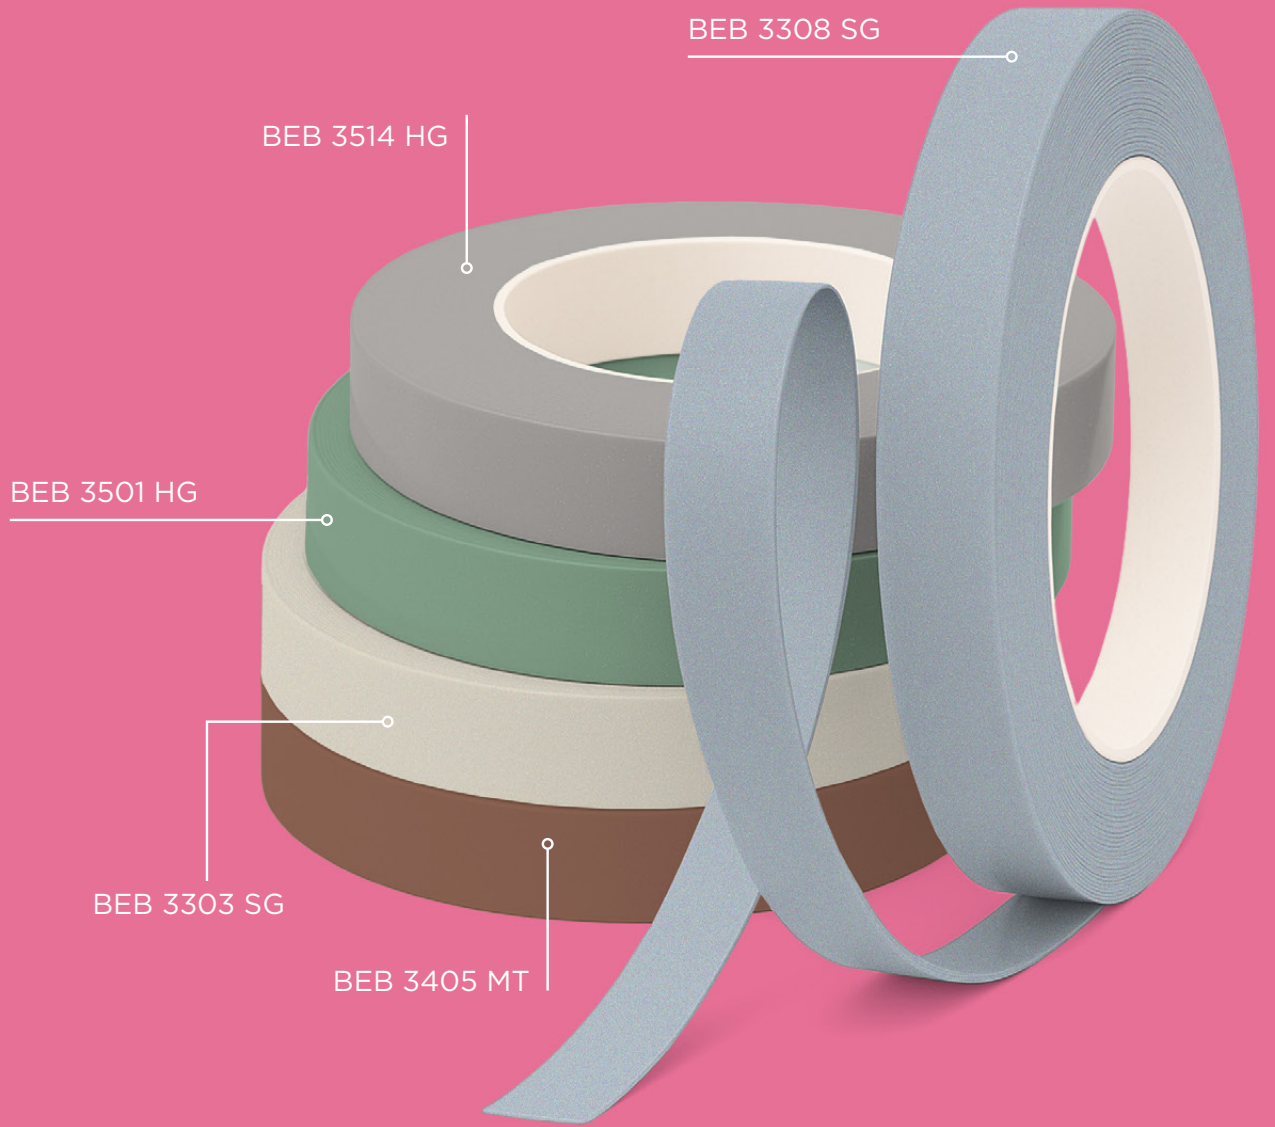

**BEB 3302**

RB 3304 **SG**

**BEB 3304**

RB 3306 **SG**

**BEB 3306**

EDGE BAND AVAILABLE SIZE:  
25MM X 1 MM

## EDGE BANDING APPLICATION

Edge banding provides a seamless, protective finish to furniture edges, enhancing durability and visual appeal. This application ensures a smooth, curved transition with precision and elegance.