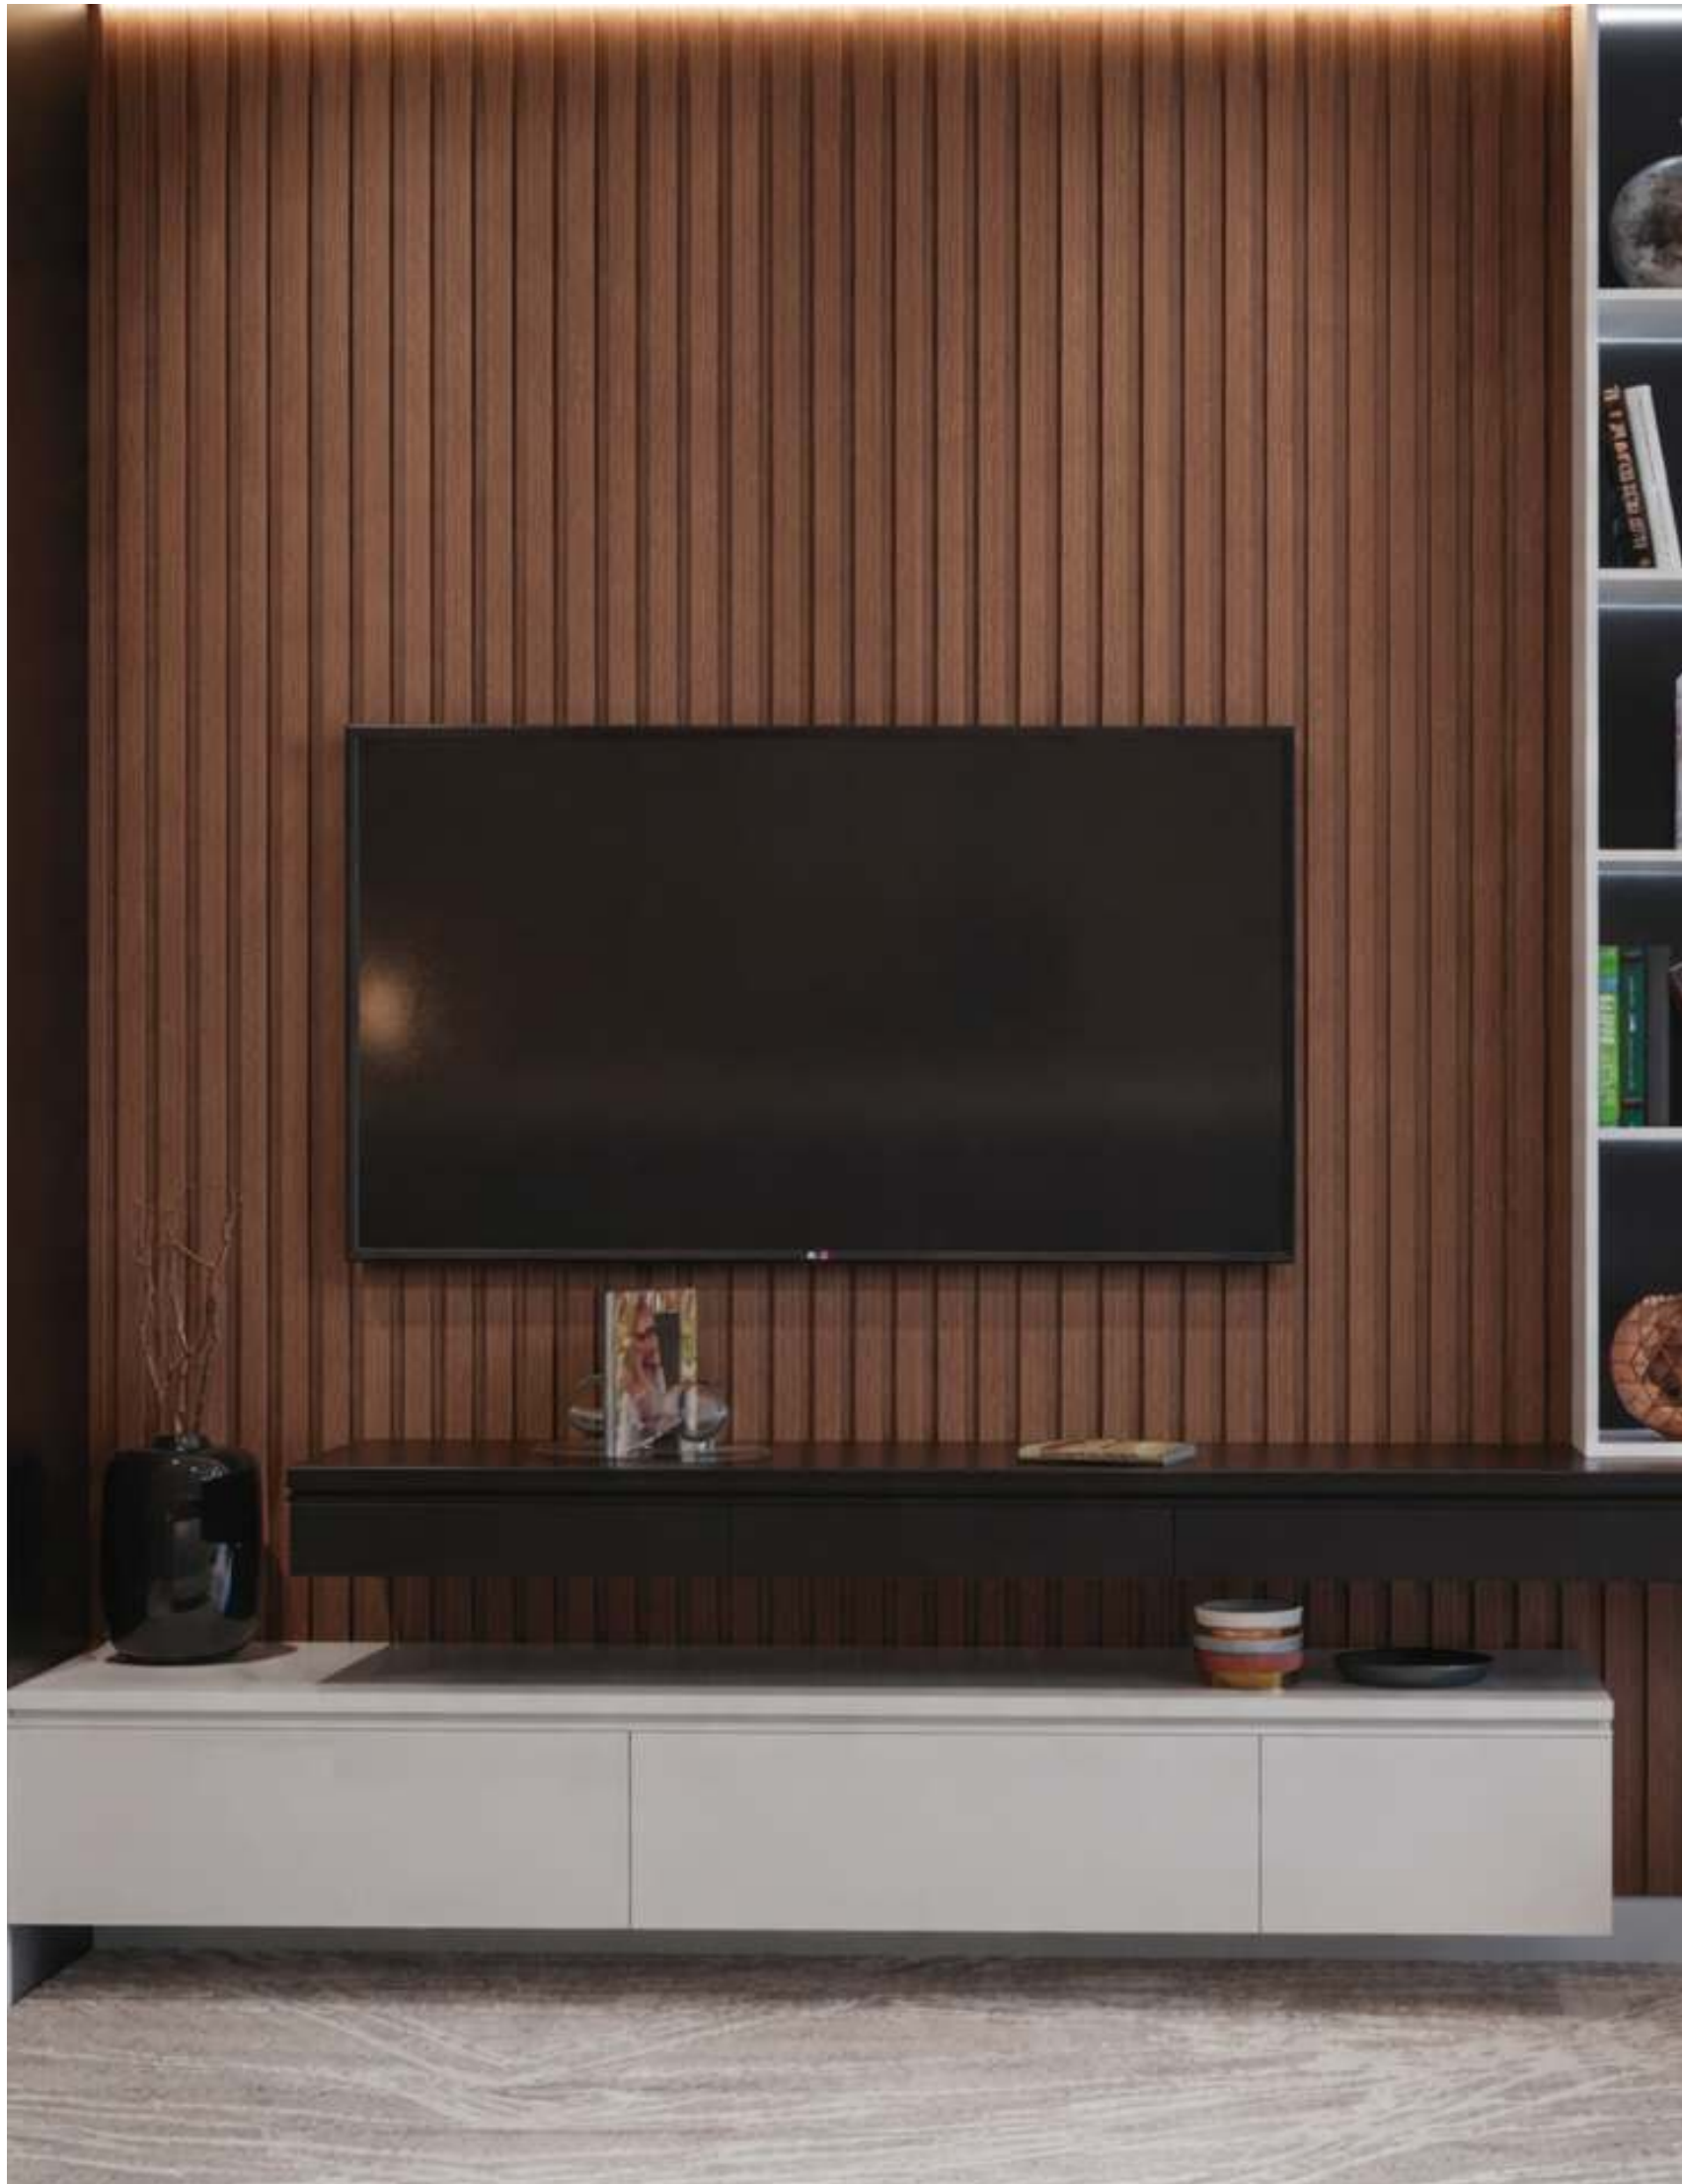

India

AVAILABLE SIZE 6IN X 9.5FT

SSP-1

AVAILABLE SIZE
6IN X 9.5FT

Elevate your space
with timeless **texture**

SLEEKO PANELS

PANELS & LOUVER 9.5FT
FIRST TIME IN India

SSP-2

AVAILABLE SIZE
6IN X 9.5FT

Where design meets
modern **elegance** daily

SSP-3

SLEEKO PANELS

PANELS & LOUVER 9.5FT
FIRST TIME IN India

SSP-4

AVAILABLE SIZE
6IN X 9.5FT

Premium panels for
refined interior *styling*