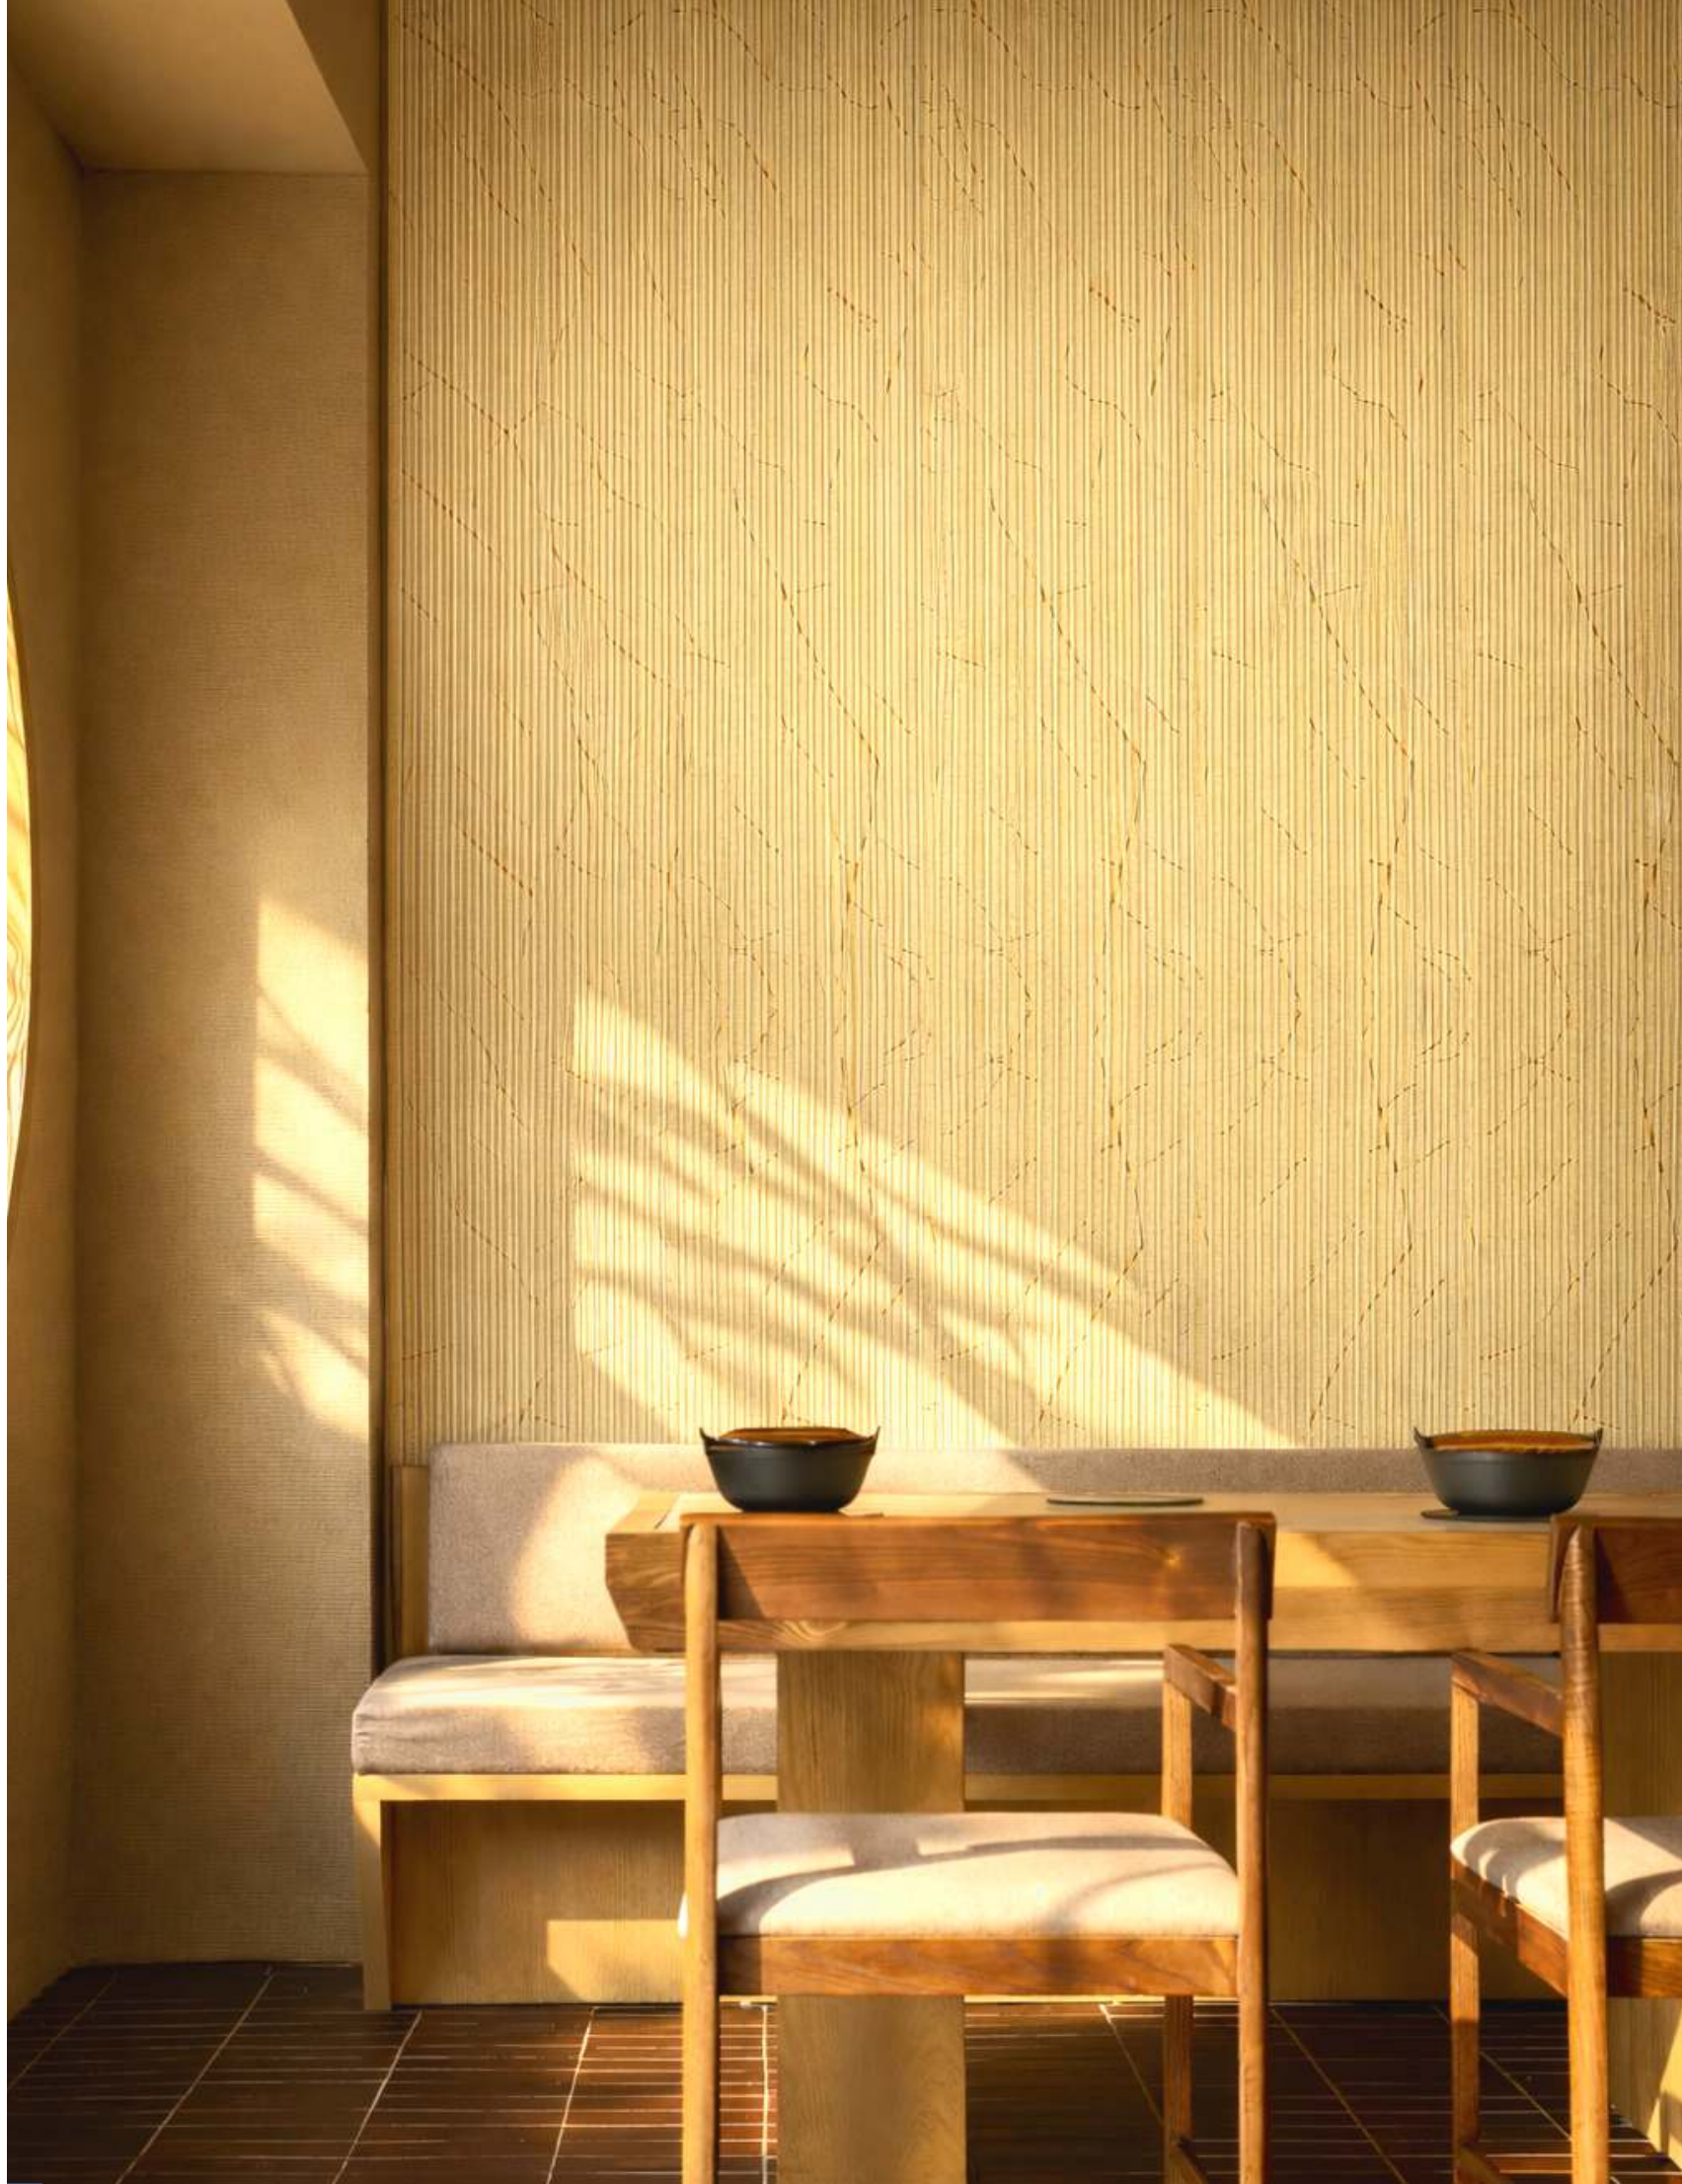

SLEEKO PANELS

PANELS & LOUVER 9.5FT
FIRST TIME IN India

SSP-12

STONISH™
RANGE OF DECORATIVE PRODUCTS

AVAILABLE SIZE
6IN X 9.5FT

Where texture defines
true design **beauty**

SSP-13

SLEEKO PANELS

PANELS & LOUVER 9.5FT
FIRST TIME IN India

SSP-14

AVAILABLE SIZE
6IN X 9.5FT

Textured panels for
premium interior **aesthetics**

SSP-15

SLEEKO PANELS

PANELS & LOUVER 9.5FT
FIRST TIME IN India

SSP-16