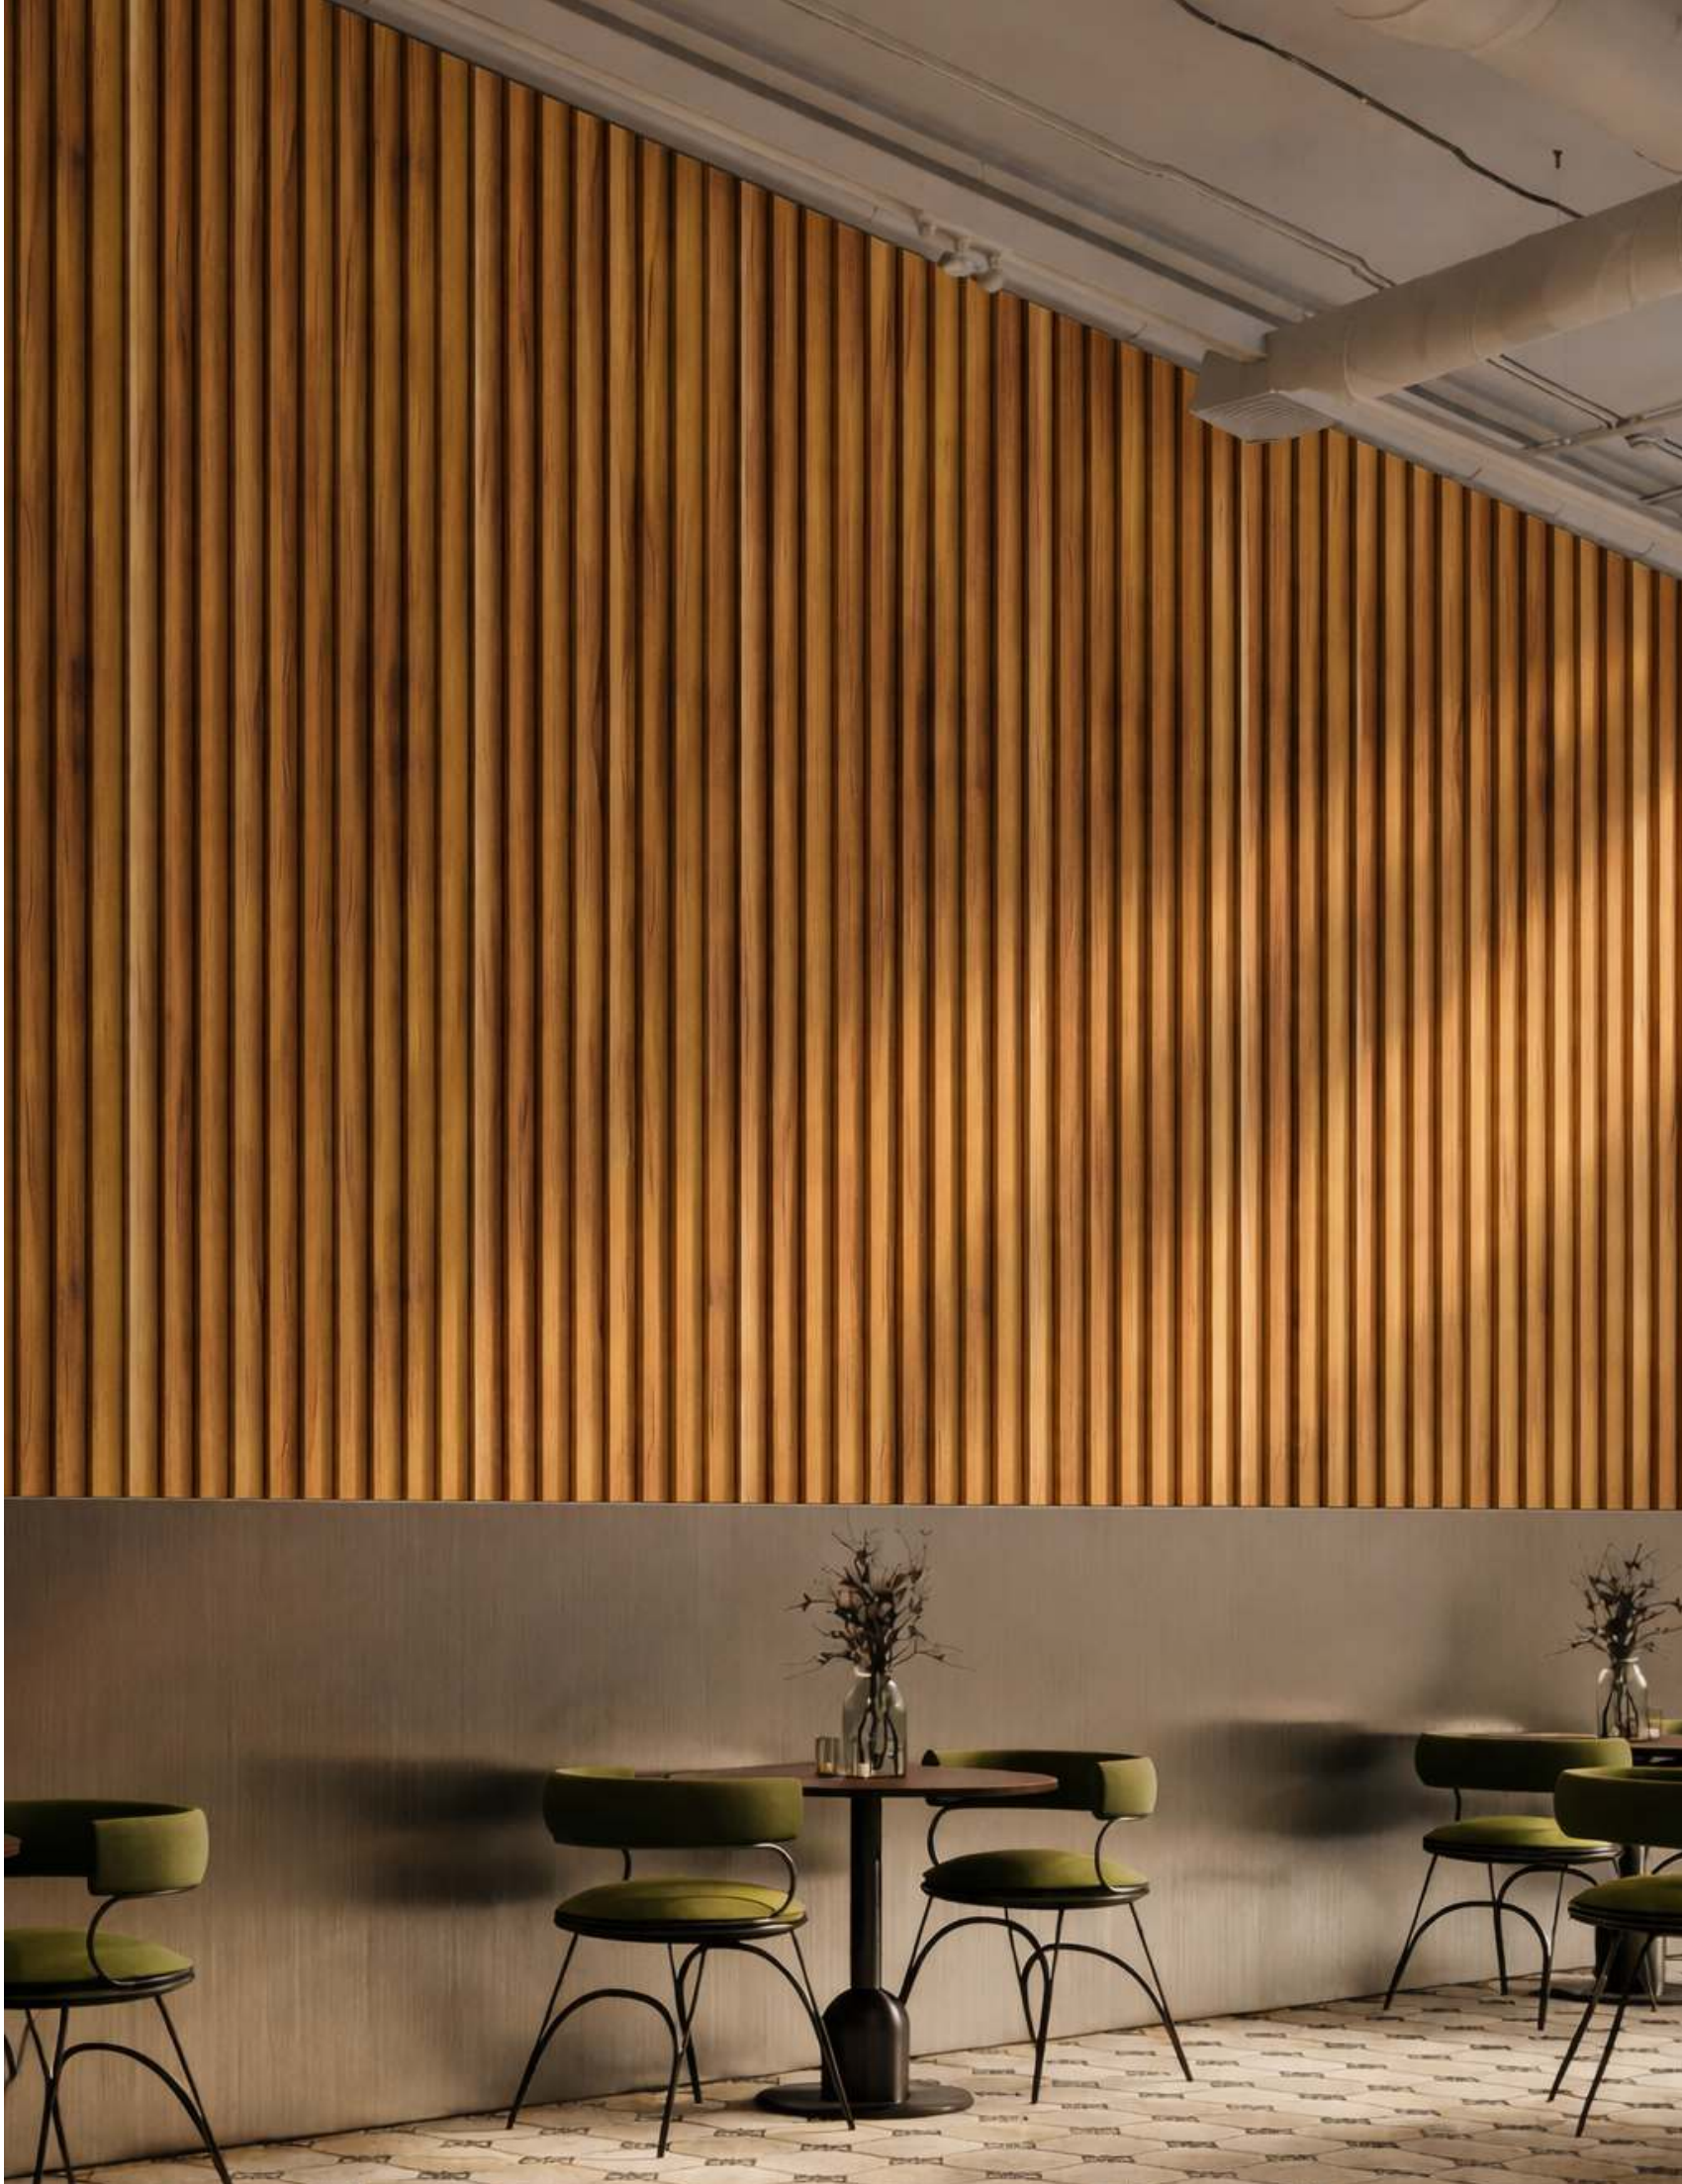

Give your walls a
premium makeover

SSP-23

SLEEKO PANELS

PANELS & LOUVER 9.5FT
FIRST TIME IN India

SSP-24

AVAILABLE SIZE
6IN X 9.5FT

Style your walls with
modern **textures**

SSP-25

SLEEKO PANELS

PANELS & LOUVER 9.5FT
FIRST TIME IN India

SSP-26

AVAILABLE SIZE
6IN X 9.5FT

Elevate interiors with refined **surface** patterns

SSP-27

SLEEKO PANELS

PANELS & LOUVER 9.5FT
FIRST TIME IN India

SSP-28

STONISHTM
RANGE OF DECORATIVE PRODUCTS

AVAILABLE SIZE
6IN X 9.5FT

Stylish panels for elegant
living **environments**

SSP-29

SLEEKO PANELS

PANELS & LOUVER 9.5FT
FIRST TIME IN India

SSP-30