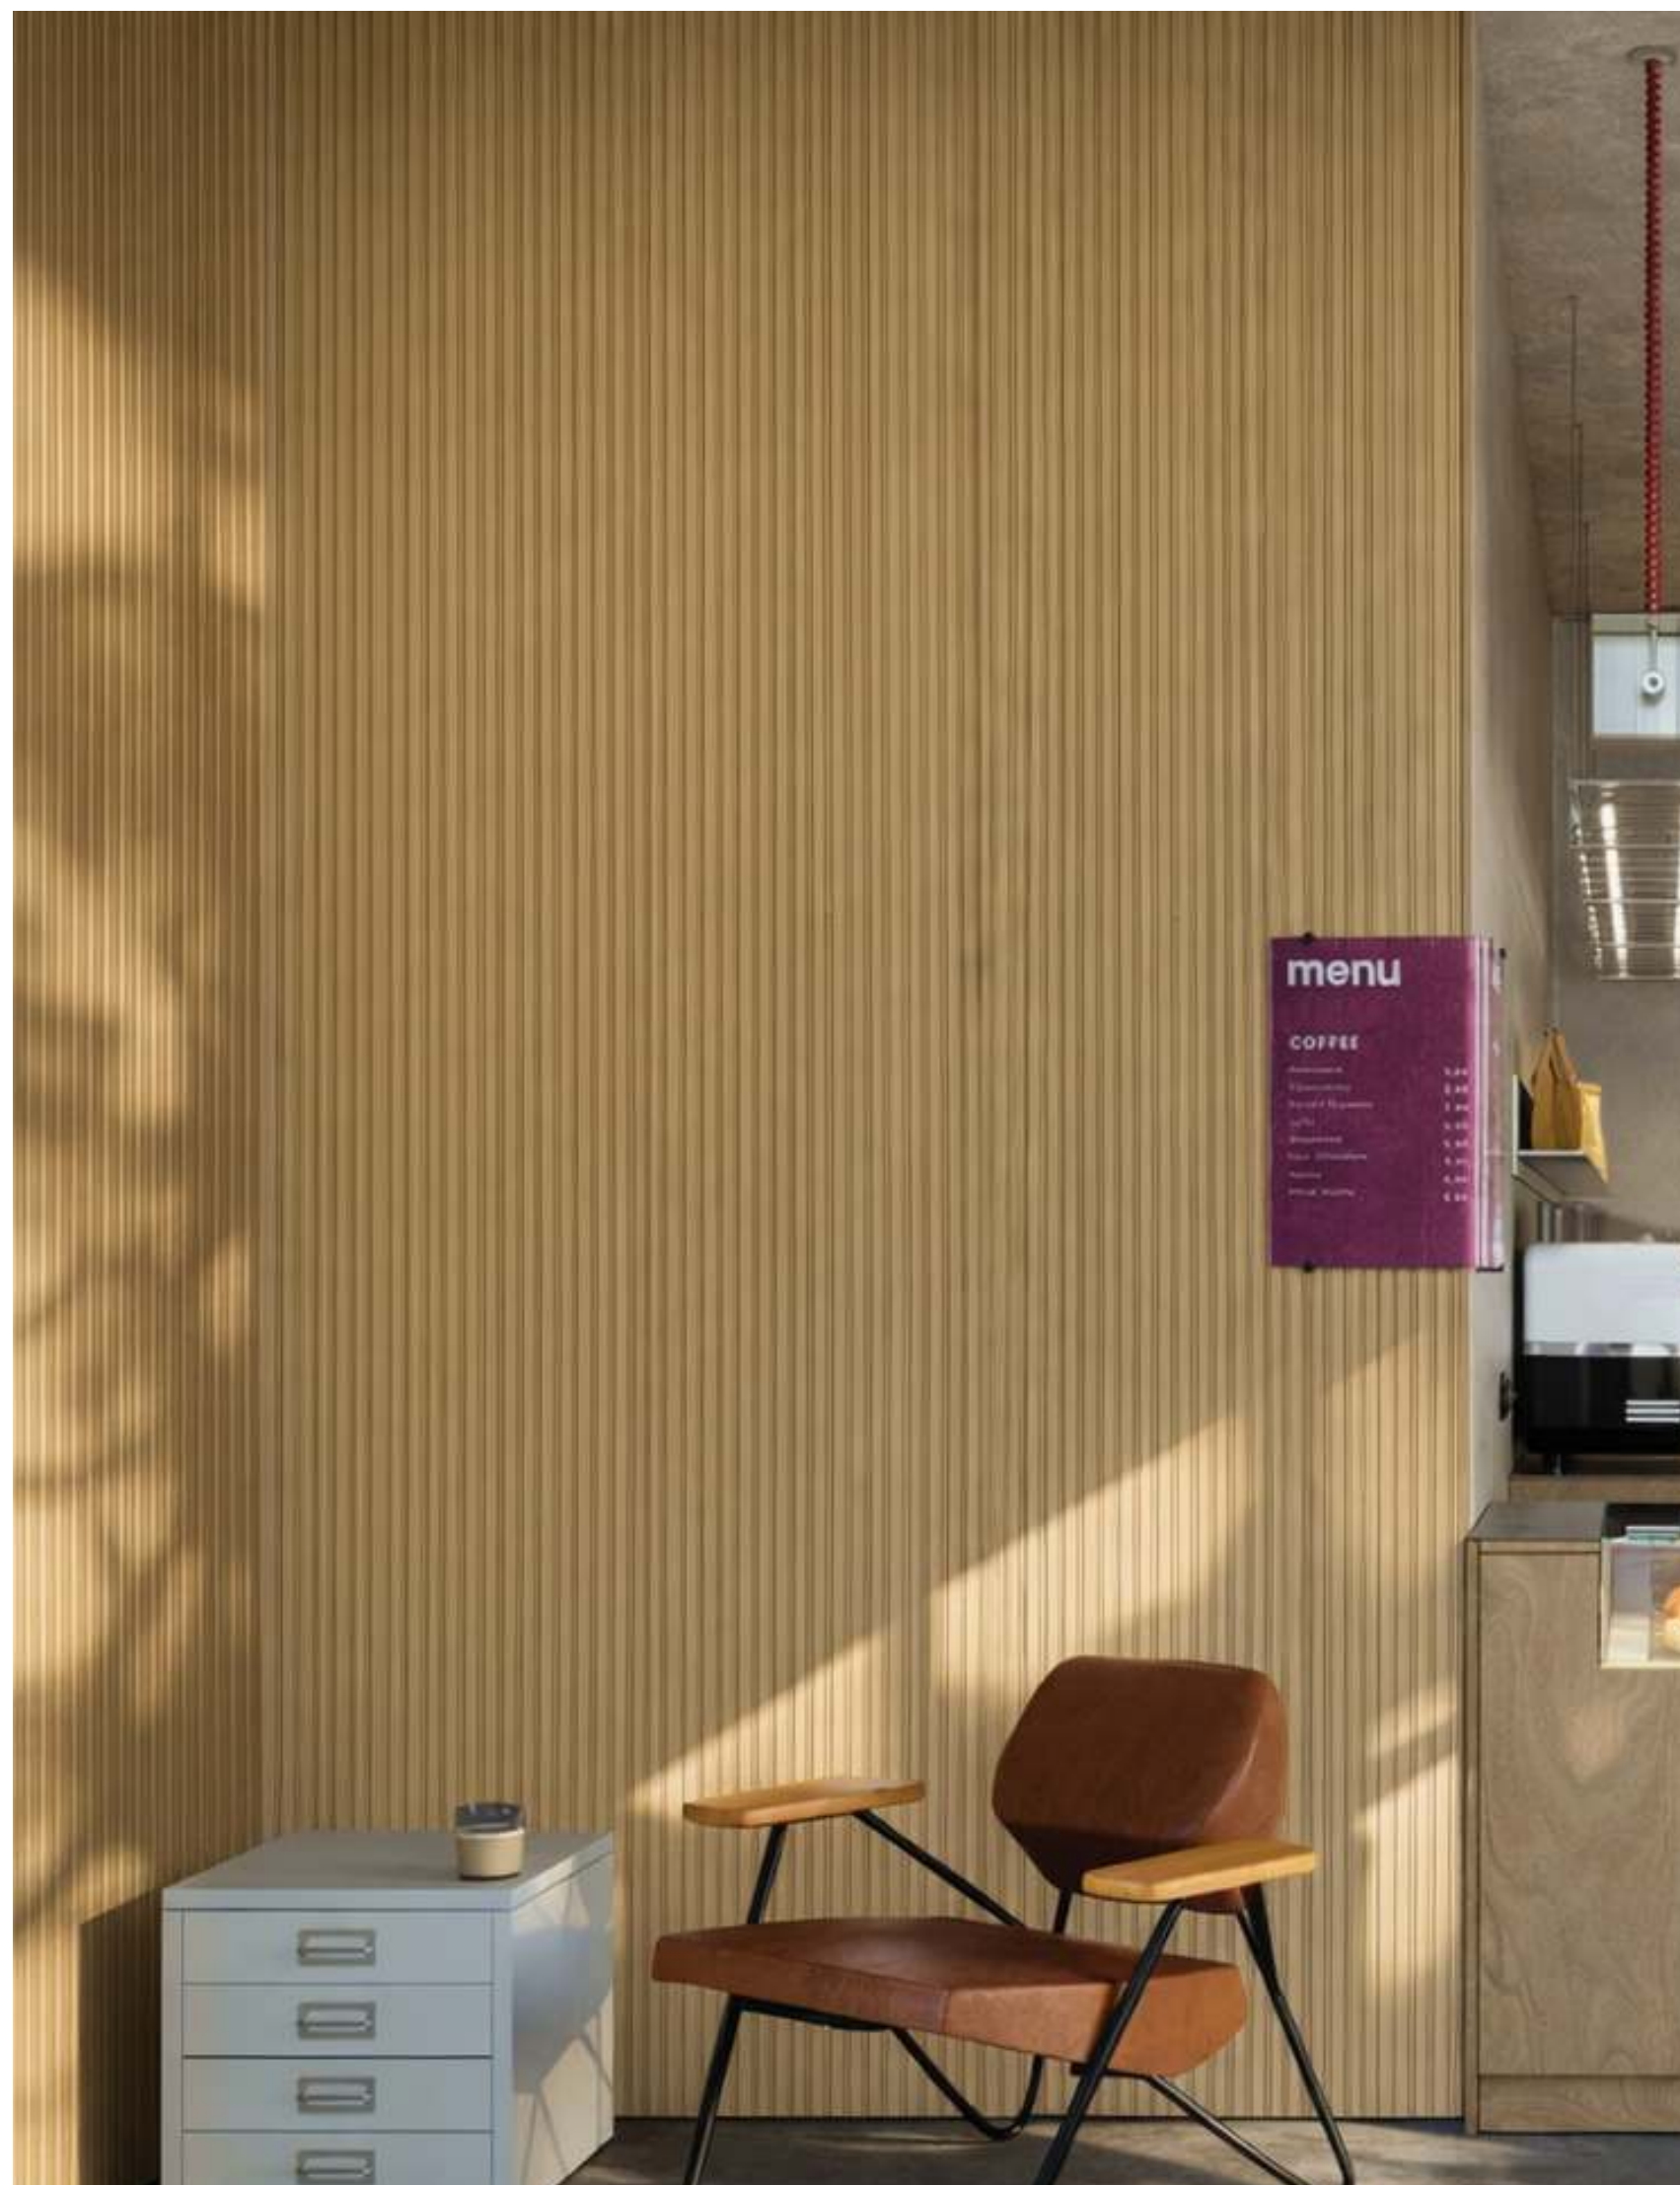

PANELS & LOUVER 9.5FT
FIRST TIME IN India

SSP-14

AVAILABLE SIZE
6IN X 9.5FT

Textured panels for
premium interior **aesthetics**

SSP-15

SLEEKO PANELS

PANELS & LOUVER 9.5FT
FIRST TIME IN India

SSP-16

AVAILABLE SIZE
6IN X 9.5FT

Upgrade interiors with
stylish surface **finishes**

SSP-17

SLEEKO PANELS

PANELS & LOUVER 9.5FT
FIRST TIME IN India

SSP-18

STONISHTM
RANGE OF DECORATIVE PRODUCTS

AVAILABLE SIZE
6IN X 9.5FT

Smart designs for
modern wall solutions

SSP-19

SLEEKO PANELS

PANELS & LOUVER 9.5FT
FIRST TIME IN India

SSP-20

Design Luxury

AVAILABLE SIZE
6IN X 9.5FT

PANELS & LOUVER 9.5FT