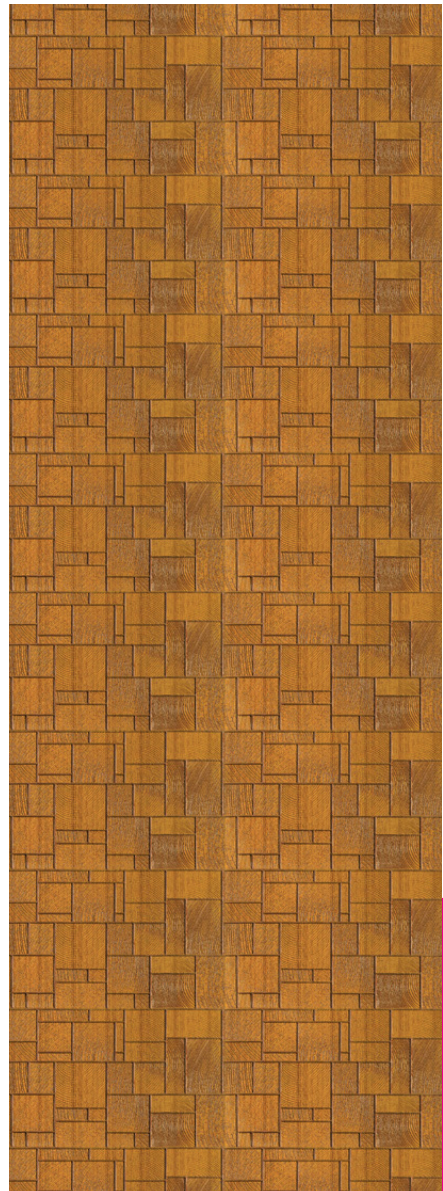

Charco® CHARM

DECORATIVE CHARCOAL PANELS

AB 89

SIZE : 8 FT. X 600 MM

THICKNESS : 4 MM

BACK

ROBES & TERMITE PROOF

NO SHRINKING OR SWELLING

QUALITY APPROVED

WATER OR PROOF

100% RECYCLABLE

FORMALDEHYDE FREE

PHTHALATE & TOXIC FREE