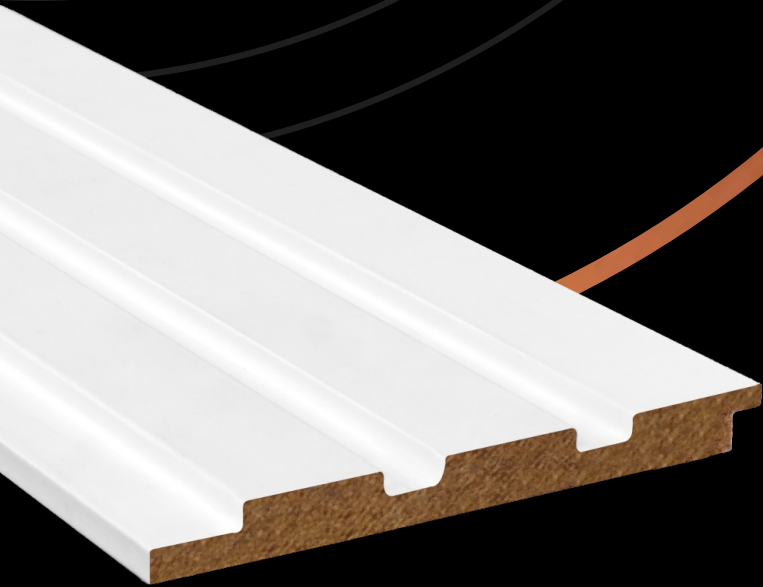

MANUFACTURING PROCESS

- Refining raw wood fibers for quality.
- Gluing, pressing and calibrating into uniform panels.
- Routing wooden panels into desired designs.
- Applying textured PVC finishes on top layer.

RIDGE

ELEVATE EVERY EDGE

101 RIBBED DOVE

Height : 9ft (2750 mm)

Width : 4.75 inch(120mm)

Thickness : 12 mm

STONISH[™]

RIDGE

ELEVATE EVERY EDGE

102 DOVE

Height : 9ft (2750 mm)

Width : 4.75 inch(120mm)

Thickness : 12 mm

STONISH[™]

RIDGE

ELEVATE EVERY EDGE