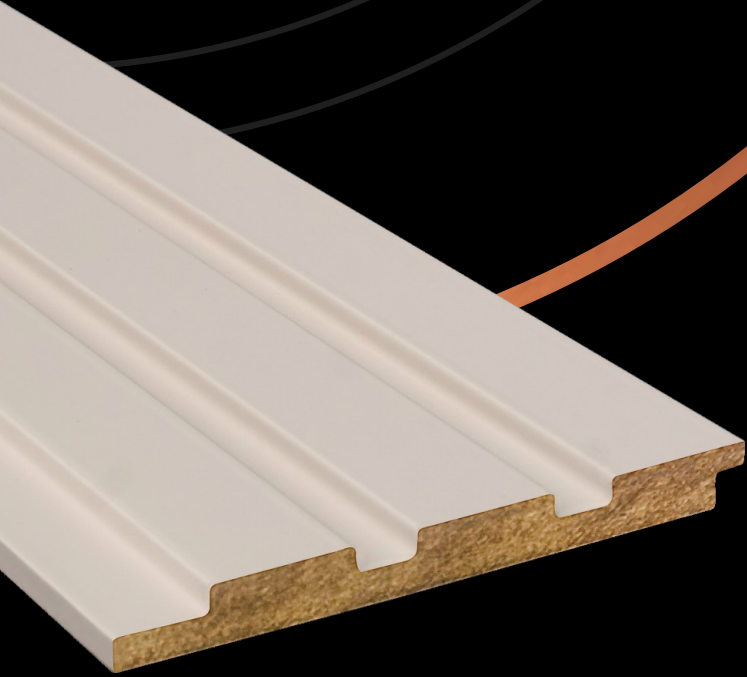

STONISH™

RIDGE

ELEVATE EVERY EDGE