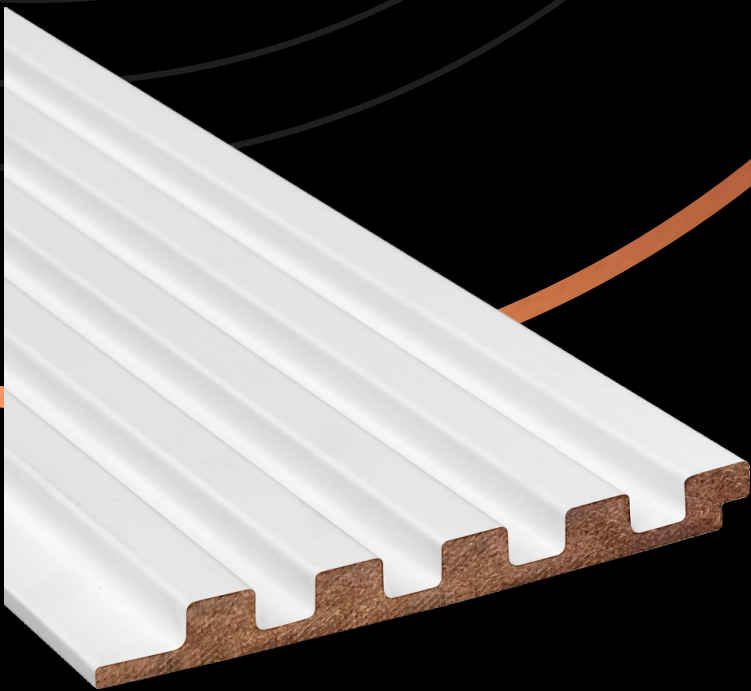

MANUFACTURING PROCESS

- Refining raw wood fibers for quality.
- Gluing, pressing and calibrating into uniform panels.
- Routing wooden panels into desired designs.
- Applying textured PVC finishes on top layer.

DISCLAIMER

There can be colour variation in material from different batches and it is advice to use same batch. Avoid from direct sunlight it causes yellowness on product.

RIDGE

ELEVATE EVERY EDGE

STONISH[™]

RIDGE

ELEVATE EVERY EDGE

101 RIBBED DOVE

Height : 9ft (2750 mm)

Width : 4.75 inch(120mm)

Thickness : 12 mm

STONISH[™]

RIDGE

ELEVATE EVERY EDGE

102 DOVE

Height : 9ft (2750 mm)

Width : 4.75 inch(120mm)

Thickness : 12 mm

STONISH[™]

RIDGE

ELEVATE EVERY EDGE