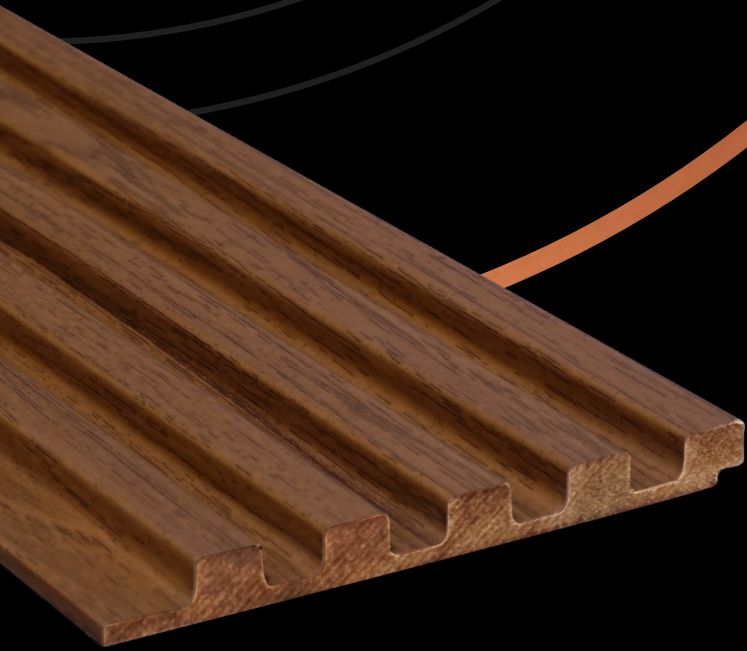

STONISH™

RIDGE

ELEVATE EVERY EDGE

904 CANADIAN OAK

Height : 9ft (2750 mm)

Width : 4.75 inch(120mm)

Thickness : 12 mm