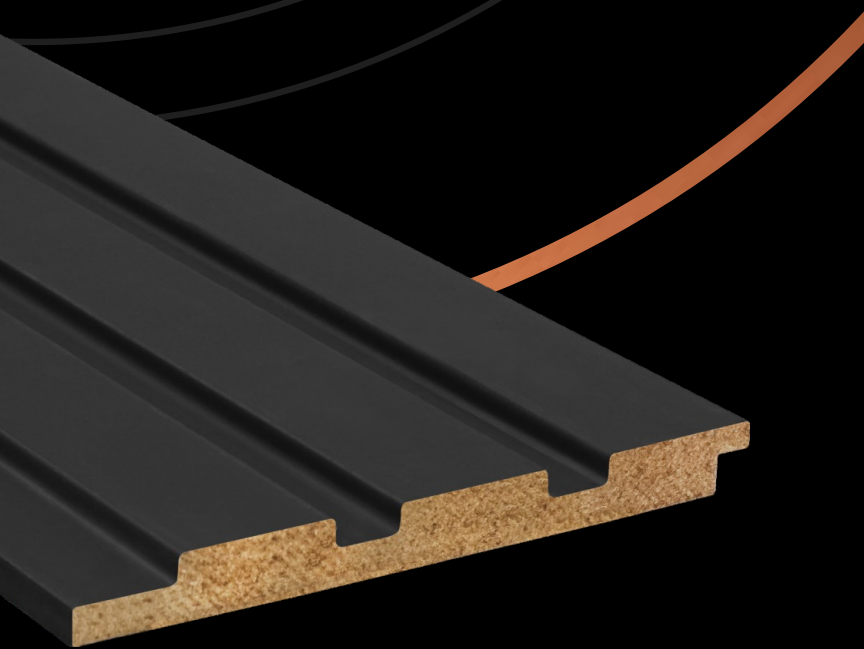

RIDGE

ELEVATE EVERY EDGE

101 RIBBED DOVE

Height : 9ft (2750 mm)

Width : 4.75 inch(120mm)

Thickness : 12 mm

STONISH[™]

RIDGE

ELEVATE EVERY EDGE

102 DOVE

Height : 9ft (2750 mm)

Width : 4.75 inch(120mm)

Thickness : 12 mm

STONISH[™]

RIDGE

ELEVATE EVERY EDGE