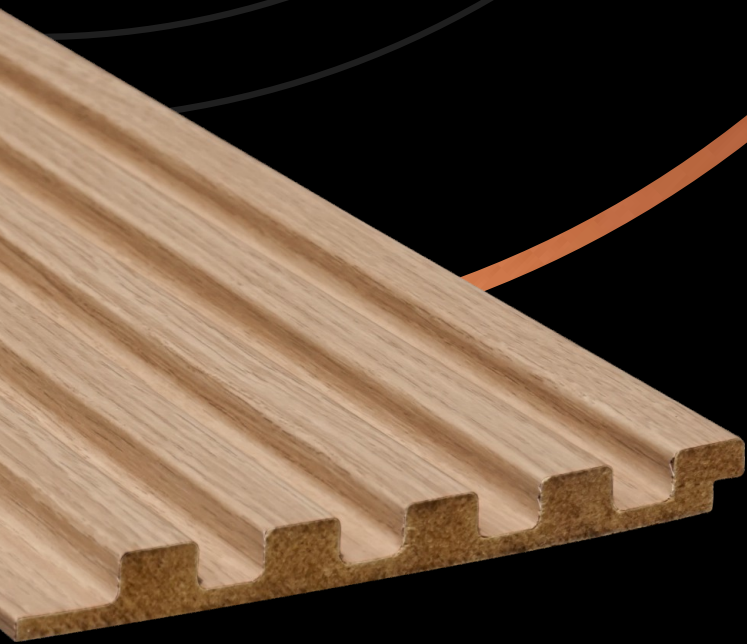

STONISH[™]

RIDGE

ELEVATE EVERY EDGE

904 CANADIAN OAK

Height : 9ft (2750 mm)

Width : 4.75 inch(120mm)

Thickness : 12 mm

RIDGE

ELEVATE EVERY EDGE

STONISH[™]

RIDGE

ELEVATE EVERY EDGE

905 SIBERIAN OAK

Height : 9ft (2750 mm)

Width : 4.75 inch(120mm)

Thickness : 12 mm