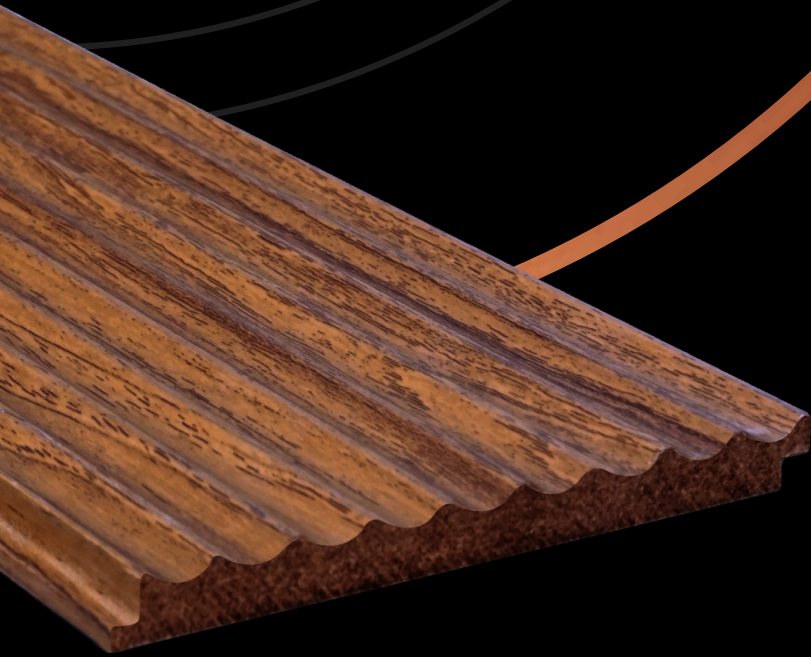

RIDGE

ELEVATE EVERY EDGE

STONISH[™]

RIDGE

ELEVATE EVERY EDGE

924 CANADIAN OAK

Height : 9ft (2750 mm)

Width : 4.75 inch(120mm)

Thickness : 12 mm

RIDGE

ELEVATE EVERY EDGE

STONISH[™]

RIDGE

ELEVATE EVERY EDGE

925 SIBERIAN OAK

Height : 9ft (2750 mm)