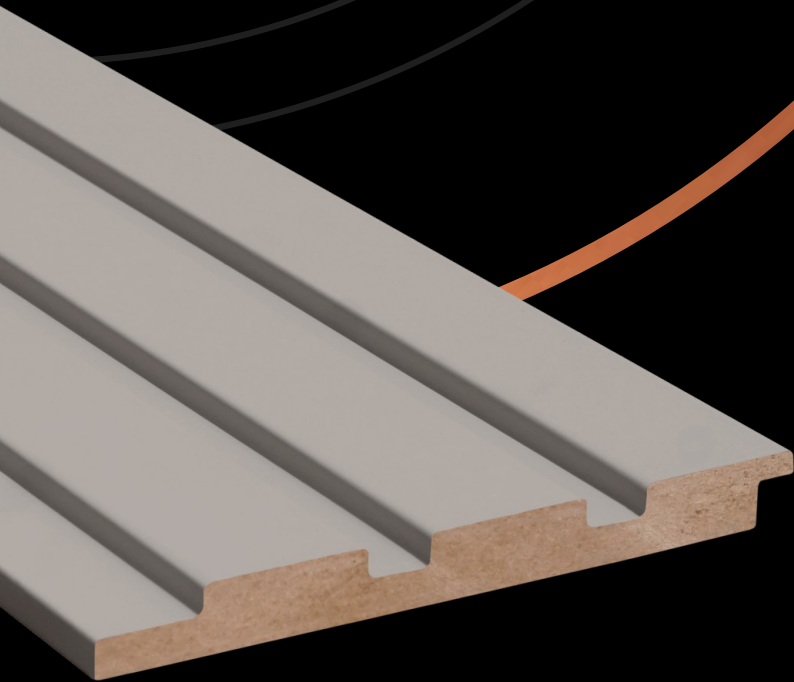

STONISH™

RIDGE

ELEVATE EVERY EDGE