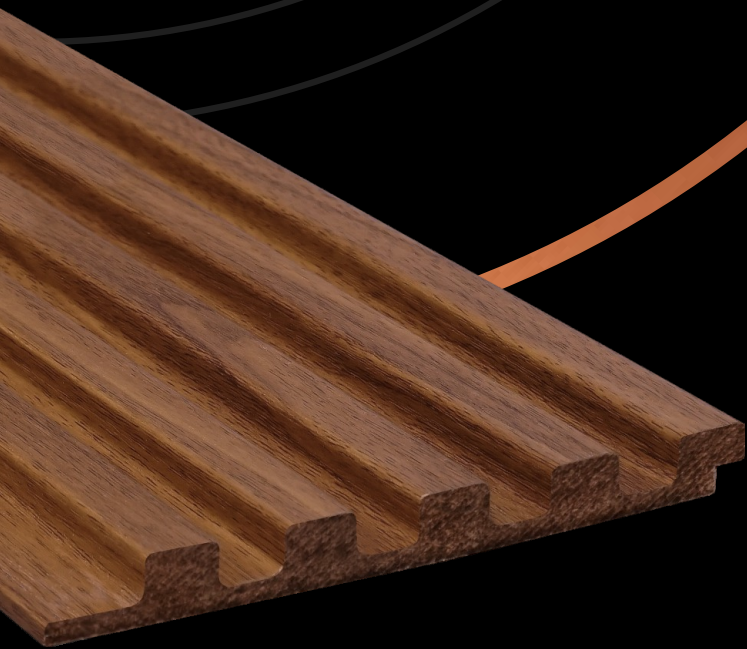

Thickness : 12 mm

STONISH[™]

RIDGE

ELEVATE EVERY EDGE

901 TEAK

Height : 9ft (2750 mm)

Width : 4.75 inch(120mm)

Thickness : 12 mm

STONISH[™]

RIDGE

ELEVATE EVERY EDGE

902 AMERICAN WOODS

Height : 9ft (2750 mm)

Width : 4.75 inch(120mm)

Thickness : 12 mm

RIDGE